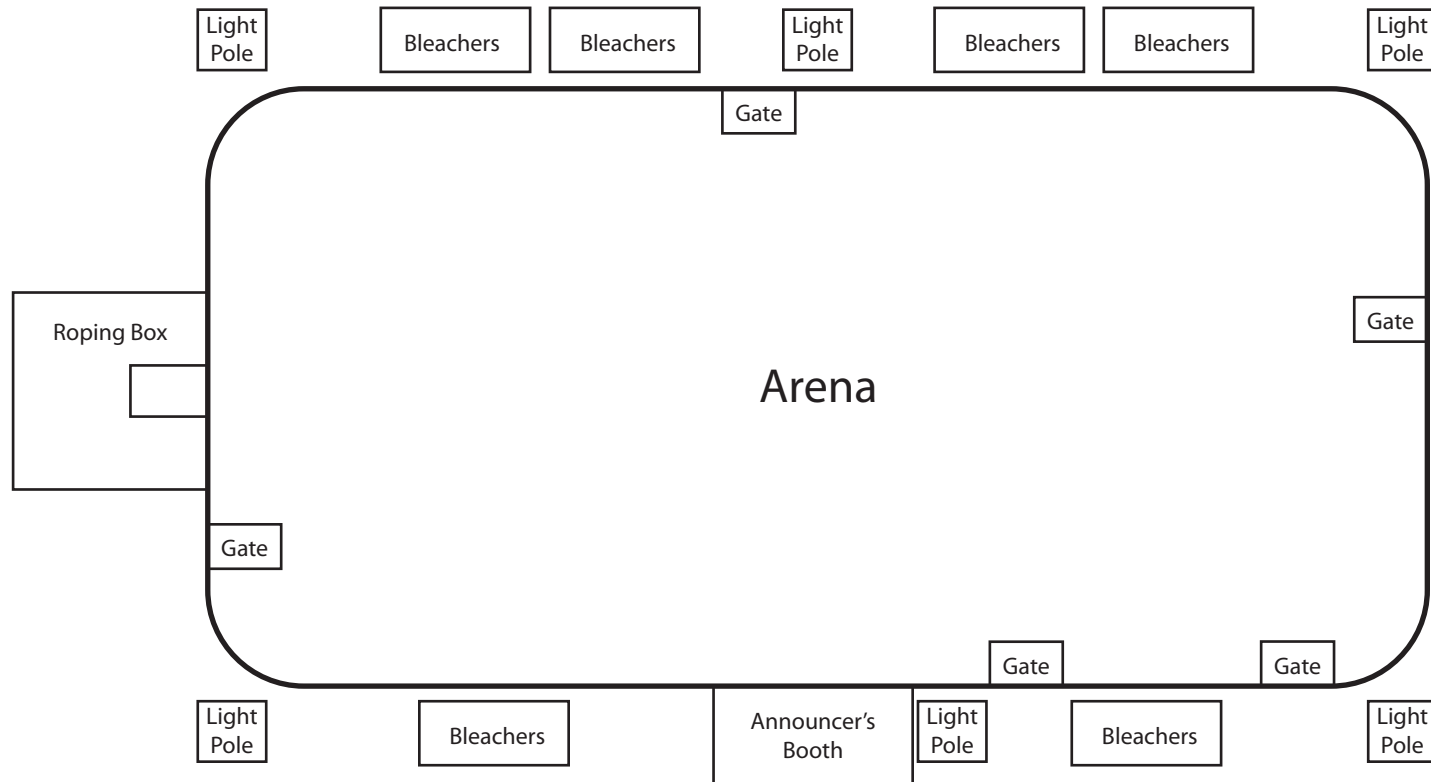

# Mark E. Hufeisen Horse Complex

Arena dimension: 250 feet by 170 feet