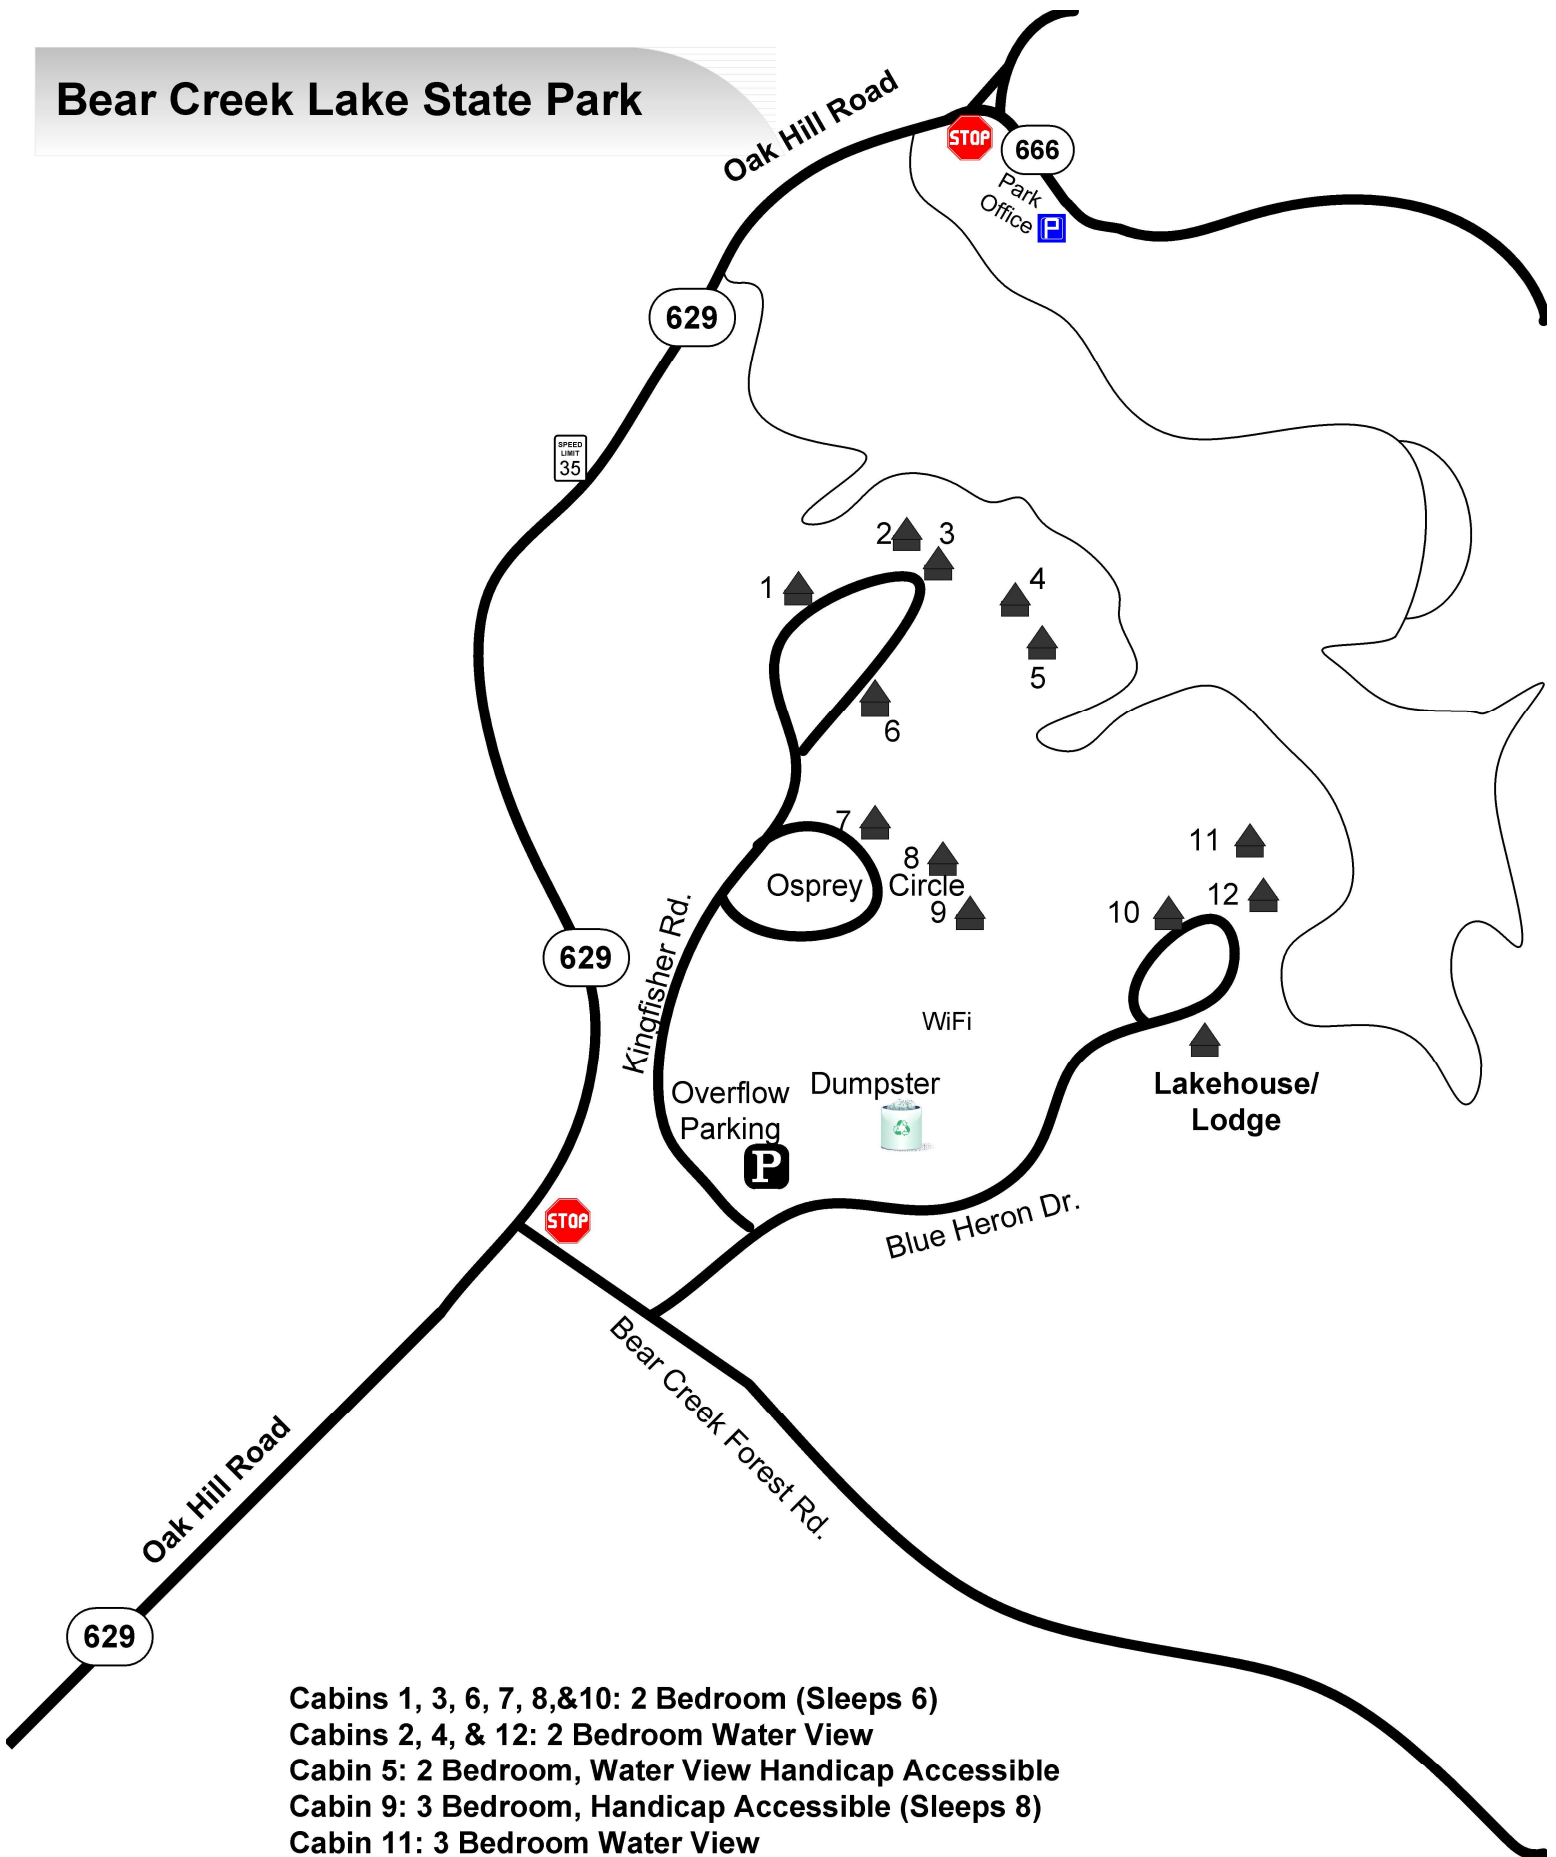

# Bear Creek Lake State Park

- Cabins 1, 3, 6, 7, 8,&10: 2 Bedroom (Sleeps 6)
- Cabins 2, 4, & 12: 2 Bedroom Water View
- Cabin 5: 2 Bedroom, Water View Handicap Accessible
- Cabin 9: 3 Bedroom, Handicap Accessible (Sleeps 8)
- Cabin 11: 3 Bedroom Water View
- Lakehouse/Lodge: 6 Bedroom (Sleeps 16)